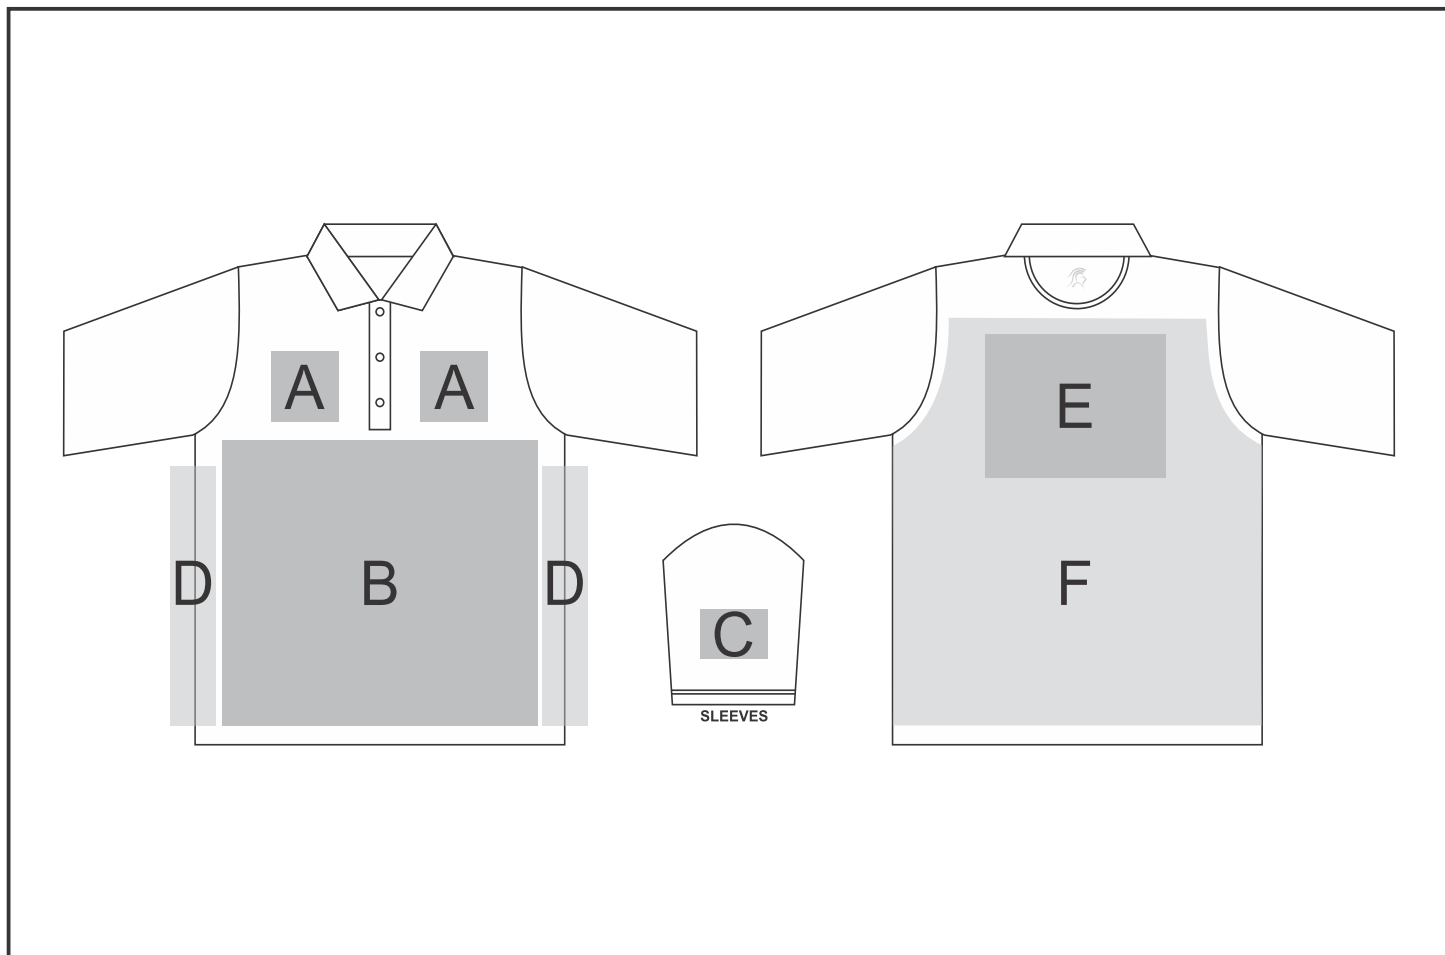

## Need to know:

- Includes 1-Position Embroidery OR 1-Position Digital Transfer OR 1-Position Deboss OR 1-Position Engraving (setup fee applies).

- EMB/DTC inclusive parameters: Left/Right Chest = 100mm x 100mm OR Back = 8000mm<sup>2</sup>
- No Laser on BL; N; W garments and piping
- Laser can be branded over zips and seams

## Branding Options:

Position	Branding Method (Branding Code)	No. of Colours	Dimension
A	Embroidery (EM-CLOTHING)	N/A	100mm wide x 100mm high
A	Screen Print (SP)	6 Colours	100mm wide x 80mm high
A	Debossing (BOS-C)	N/A	100mm wide x 60mm high
A	Laser Engraving (LG)	N/A	100mm wide x 80mm high
A	Digital Transfer Clothing A6 (DTC-A6)	Full Colour	100mm wide x 100mm high
A	Silicone (STP-A)	N/A	30mm wide x 30mm high
A	Silicone (STP-B)	N/A	50mm wide x 50mm high

A	Silicone (STP-C)	N/A	80mm wide x 80mm high
A	Silicone (STP-D)	N/A	100mm wide x 40mm high
B	Laser Engraving (LG)	N/A	297mm wide x 210mm high
C	Embroidery (EM-CLOTHING)	N/A	80mm wide x 80mm high
C	Debossing (BOS-C)	N/A	90mm wide x 60mm high
C	Laser Engraving (LG)	N/A	100mm wide x 60mm high
C	Digital Transfer Clothing A6 (DTC-A6)	Full Colour	100mm wide x 80mm high
C	Screen Print (SA)	6 Colours	60mm wide x 60mm high
C	Silicone (STP-A)	N/A	30mm wide x 30mm high
C	Silicone (STP-B)	N/A	50mm wide x 50mm high
C	Silicone (STP-C)	N/A	80mm wide x 80mm high
D	Laser Engraving (LG)	N/A	100mm wide x 297mm high
E	Embroidery (EM-CLOTHING)	N/A	200mm wide x 200mm high
E	Debossing (BOS-C)	N/A	150mm wide x 60mm high
E	Digital Transfer Clothing A6 (DTC-A6)	Full Colour	105mm wide x 148mm high
E	Screen Print (SA)	6 Colours	260mm wide x 200mm high
E	Digital Transfer Clothing A5 (DTC-A5)	Full Colour	210mm wide x 148mm high
E	Silicone (STP-A)	N/A	30mm wide x 30mm high
E	Silicone (STP-B)	N/A	50mm wide x 50mm high
E	Silicone (STP-C)	N/A	50mm wide x 80mm high
E	Silicone (STP-D)	N/A	120mm wide x 40mm high
F	Laser Engraving (LG)	N/A	297mm wide x 210mm high